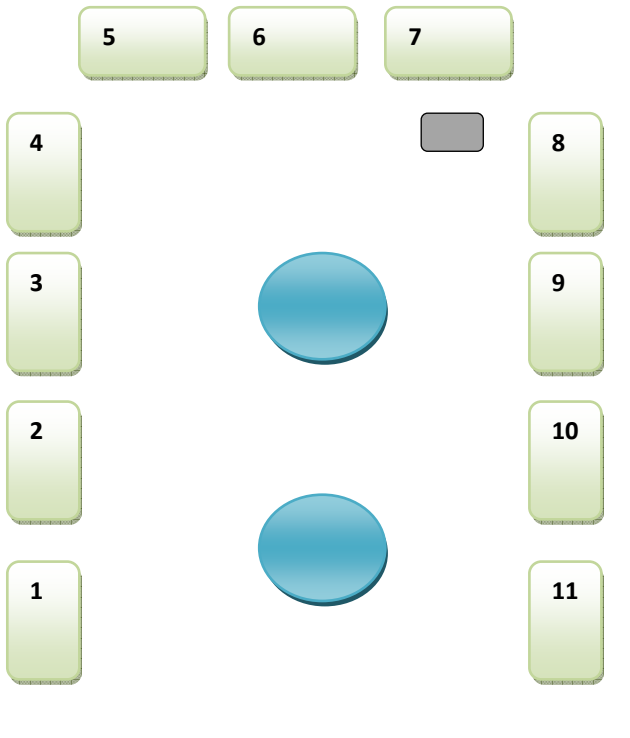

# Floor Plan Pre-Salt Brazil Congress 2010

*Conference Room*

*Coffee-Break & Exhibition Room*

*Hotel Lobby*

*Bathrooms*

*Registration Desk*